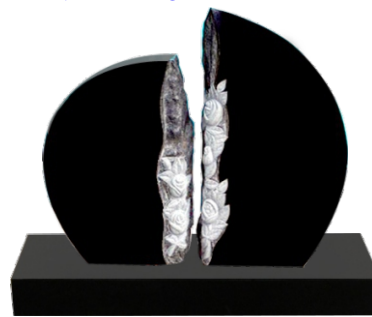

B-22 (CURVED PAGES)
HS: 610 x 455 x 75
BS: 680 x 380 x 75
REST: 300 x 150 x 75
INDIA BLACK

AG-2400
HS: 700 x 750 x 100
BS: 900 x 300 x 100
INDIA BLACK

AG-2414
300 x 300 x 300
INDIA BLACK

AG-2415
150 x 150 x 150
India Grey

AG-1908
450 x 450 x 150
India Aurora

AG-2062
HS: 800 x 800 x 100
BS: 850 x 300 x 100
TROPICAL GREEN

AG-895
HS: 650 x 550 x 100
HS: 550 x 550 x 100
BS: 700 x 300 x 100
INDIA BLACK

TEAR DROP
HS: 600 x 800 x 100
BS: 800 x 300 x 100
INDIA RED