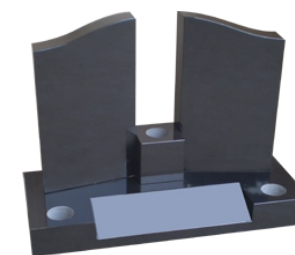

AG-2419 PLAQUES
300 x 230 x 25
BAHAMA BLUE

TEMPLE -1
ROOF: 1000 X 300 X 180
BACK PLATE: 690 X 720 X 75
SIDE COLUMNS: 180 X 180 x 720 -2 Nos
BASE WITH V.HOLE : 1000 x 380 X 100
BAHAMA BLUE

TEMPLE -2
ROOF: 1000 x 250 x 150
BACK PLATE: 660 x 660 x 75
SIDE PANELS: 120 x 810 x 120
BASE : 1000 x 250 x 150
INDIA BLACK

TEMPLE -3
ROOF: 900 x 370 x 140
BACK PLATE: 830 x 550 x 75
SIDE COLUMNS: 550 x 90 /70 -2 Nos
BASE WITH V.HOLE : 900 x 430 x 100
INDIA BLACK

AG-2046
HS: 875 x 780 x 80 2 nos
VASE: 150 x 150 x 150
BS: 1000 x 380 x 100
INDIA BLACK